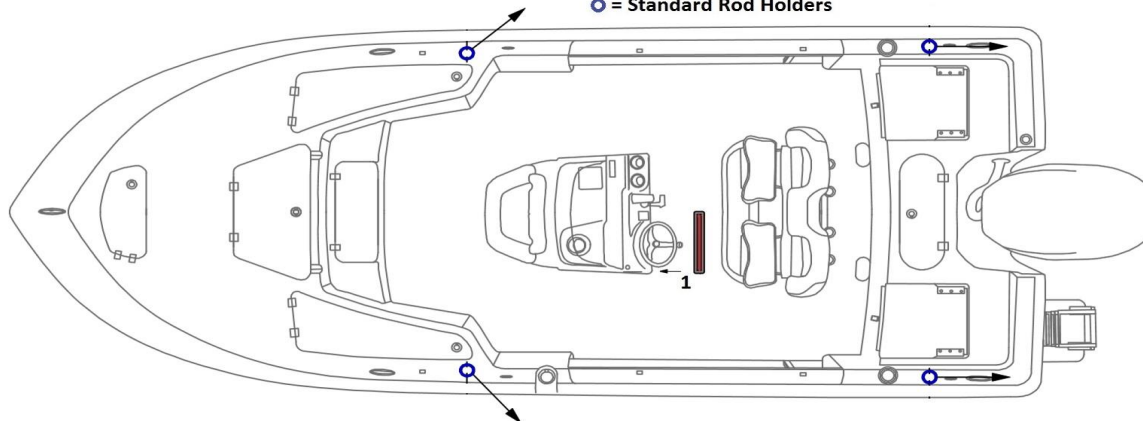

GPS Options

- ☐ EchoMap™ UHD 74cv w/ GT24UHD-TM
- ☐ EchoMap™ UHD 94cv w/ GT54UHD-TM
- ☐ GPSMap® 1042xsv w/o Transducer BUTTON
- ☐ GPSMap® 1242xsv w/o Transducer TOUCH Plus
- ☐ Airmar B150M Thru Hull (300kw) CHIRP
- ☐ Airmar B750M Thru Hull (600kw) CHIRP
- ☐ Airmar B175M Thru Hull (1kw) CHIRP

Interior

- ☒ STD-Sahara
- ☐ White Cushion Upgrade

Soft Grip Options

- ☒ STD-Console Kit (1 Pc) (LG Console Only)
- ☐ Floor Kit
- ☐ Deck Kit Pcs
- ☐ Helm Pad W/ TW Logo

Powder Coat Color Options

- ☒ STD-White
- ☐ Black

Seating

- ☒ STD-Performance Reversible Seat
- ☐ Leaning Post NO Backrest - AL
- ☐ Removeable Backrest for LP
- ☐ Leaning Post w/ Backrest - AL
- ☐ Leaning Post w/ Backrest - PC
- ☐ Deluxe Drop Bolster LP-AL
- ☐ Deluxe Drop Bolster LP-PC
- ☐ Super Deluxe Drop Bolster LP - PC
- ☐ FG Deluxe Drop Bolster LP w/ Sink
- ☐ FG Deluxe Drop Bolster LP w/ Livewell
- ☐ FG LP w/ Full Livewell & Aquarium
- ☐ Cooler Slide for LP (Non FG LP only)
- ☐ Leaning Post Tackle Storage
- ☐ Bow Casting Chair
- ☐ Bow Casting Seat Base Only
- ☐ Stern Casting Chair

Top Options

- ☒ Bow Spreader Light - STD w/ T-Top
- ☐ Bimini Top
- ☐ Canvas T-Top - AL
- ☐ Canvas T-Top - PC
- ☐ Fiberglass T-Top - AL
- ☐ Fiberglass T-Top - PC
- ☐ Mister & Fresh Water (HT Only)
- ☐ Cargo Net (HT Only)
- ☐ Spray Shield
- ☐ Gull Wings
- ☐ Strata Glass Upgrade
- ☐ Sun Shade Rear
- ☐ Sun Shade Bow (HT Only)

Canvas

- ☐ Console Curtain
- ☐ Mooring Cover

○ = Standard Rod Holders

Stereo

- ☐ JL MM50 Stereo w/ (4) JL M3 Speakers
- ☐ JL MM100 Stereo w/ (4) JL M6 Speakers
- ☐ JL Extra 6" Speakers (Qty 2) (HT Only)
- ☐ JL 6 Channel Amp for Speakers
- ☐ JL 10" Sub w/ Amp

Mechanical & Electrical

- ☒ STD-(2) Aerated Livewells
- ☒ STD-Battery Wired to Console
- ☐ Charger System 2-Bank
- ☐ Charger System 3-Bank
- ☐ Dual Battery Switch
- ☐ Fresh Water Shower
- ☐ Jack Plate, Hydraulic (T-H Atlas) 6"
- ☐ Jack Plate, Hydraulic (T-H Atlas) 10"
- ☐ Power Pole 10' Blade (White or Black) Qty _____
- ☐ Raw Water Wash Down
- ☐ Trim Tabs w/ Indicators
- ☐ RGBW Underwater Lights
- ☐ Underwater Lights - Sport (Ocean LED)

Trolling Motor

- ☒ STD-Trolling Motor Plug
- ☐ Trolling Motor 80# (iPilot Ulterra)
- ☐ Trolling Motor 112# (iPilot Ulterra)

Additional Options

- ☒ STD-Pull Up Cleats (4)
- ☐ Compass
- ☐ Extra SS Rod Holders - Qty _____
- ☐ King Fish Rod Holders (Pair) - Qty _____
- ☐ Phender Pro Fender Cleats
- ☐ TW Logo Cooler (Yeti 65)
- ☐ Porta Potti - LG Console Only
- ☐ Swim Platform (FG 3 Step)
- ☐ Tackle Box

Waterline Tape

- ☐ Chrome
- ☐ White